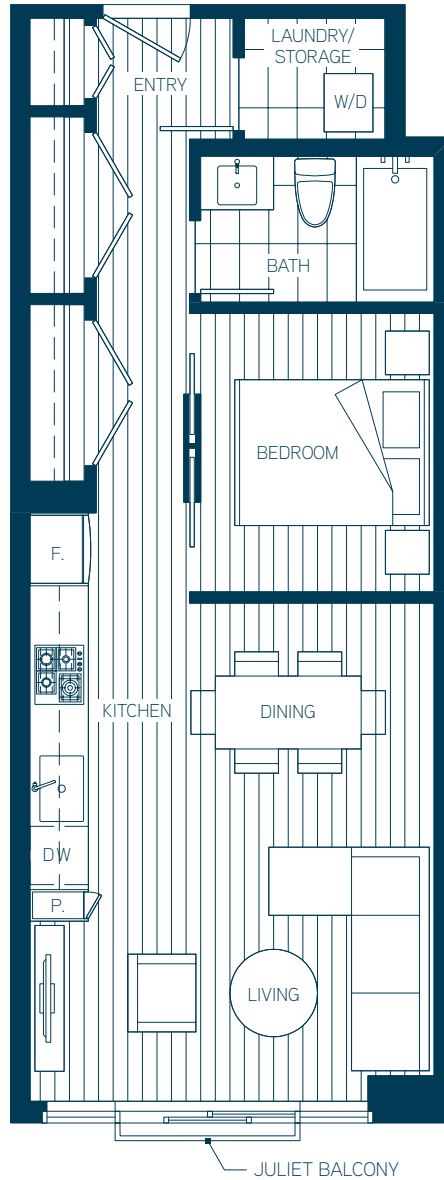

JR. 1 BEDROOM

SOUTHEAST TOWER · PLAN A

INTERIOR 544 sq ft

2ND FLOOR

4TH-7TH FLOORS

WATERFRONT DOWNTOWN ON THE BOW